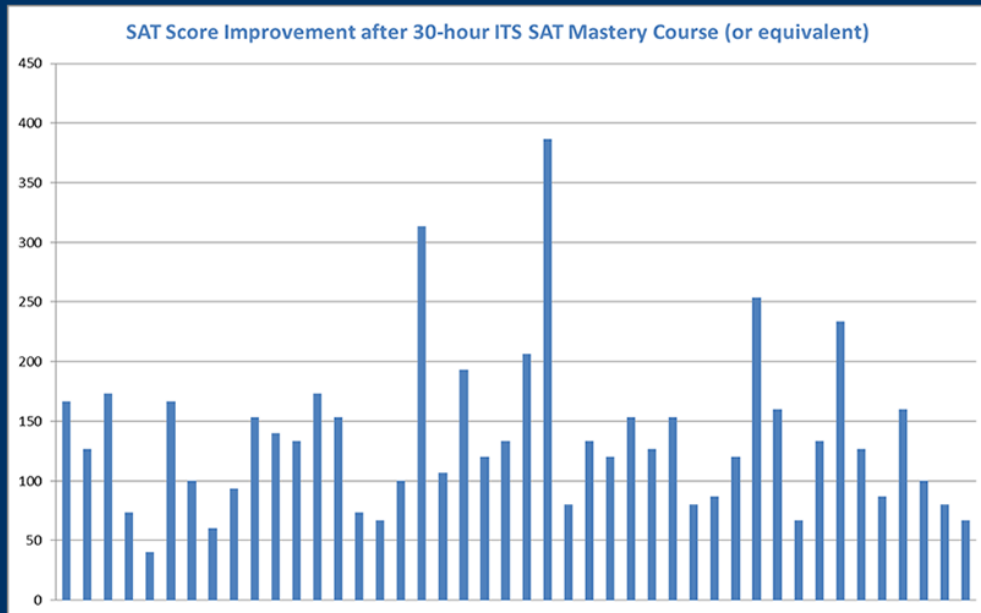

SAT Track Record

for the new SAT in 2016

Case Studies from 2016

Student Profile	Initial SAT Scores	Hours of ITS Tuition	Official SAT scores
Student Ethnicity: Chinese First Language: Chinese School: Pui Kiu College (HK) Curriculum: DSE (local)	SAT I : (June 4) Eng 630 Math 640 Essay 15 SAT II : (July MOCK) Bio 690 Chem 650	16 hours private SAT I 8 hours private SAT II Bio 8 hours private SAT II Chem	SAT I : (Oct 1) Eng 750 Math 700 Essay 20 SAT II : (Nov 5) Bio 790 Chem 740
Student Ethnicity: Indian First Language: English School: King George V (HK) Curriculum: BTEC (int'l)	SAT I : (Sep MOCK) Eng 480 Math 510 No Essay	16 hours private SAT I	SAT I : (Dec 3) Eng 630 Math 600 No Essay
Student Ethnicity: White First Language: English School: Elsa High School (HK) Curriculum: IB (int'l)	SAT I : (June 4) Eng 600 Math 610 Essay 16	24 hours group SAT I	SAT I : (Nov 5) Eng 690 Math 680 Essay 23
Student Ethnicity: Chinese First Language: Chinese School: AIS Guangzhou Curriculum: IB (int'l)	SAT I : (June 4) Eng 570 Math 720 No Essay SAT II : (Aug MOCK) Math II 680 Phys 640	24 hours group SAT I 8 hours private SAT II Bio 8 hours private SAT II Chem	SAT I : (Oct 1) Eng 680 Math 790 Essay 21 SAT II : (Nov 5) Math II 790 Phys 780